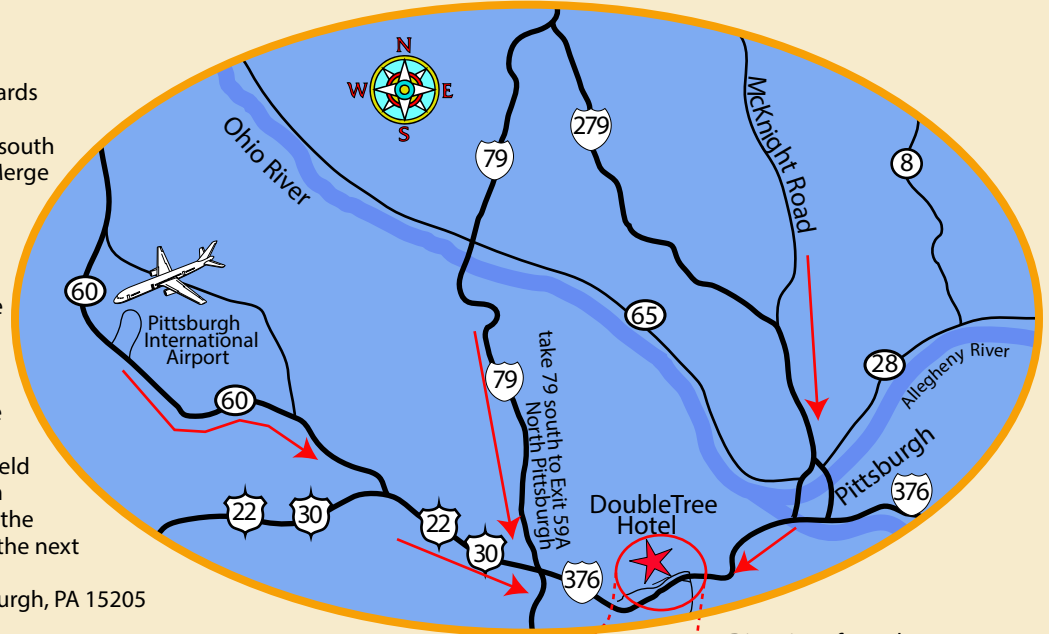

Exit the airport and follow signs to Pittsburgh (Route 60 south). Once you get on the highway, follow the sign for 376 East-Pittsburgh. You will get off Interstate 376 at the Greentree/Mt. Lebanon Exit #67. Stay in the left hand lane of the exit ramp. At the traffic light make a left onto Greentree Road and proceed across the overpass. At the next traffic light make a left onto Mansfield Avenue. Go straight through exactly two traffic lights and the DoubleTree Hotel will be the next drive on the right.

101 DoubleTree Drive,
Pittsburgh, PA 15205

Directions from Wheeling, West Virginia

Take Interstate 70 East toward Washington, PA. Take Exit 18 to get on Interstate 79 going north toward Pittsburgh. Take Exit 59A to get on Interstate 376 east, toward Pittsburgh. Proceed almost four miles and take Exit 67 which is the Greentree/Mt. Lebanon Exit. Get in your left lane and make a left onto Greentree Road. Then make a left onto Mansfield Ave. Go through two traffic lights and the next right is the DoubleTree.

Directions from downtown Pittsburgh

Go over the Fort Pitt Bridge and pass through the Fort Pitt Tunnel. After exiting the tunnel, you will proceed approximately two miles. You will exit Interstate 376 at the Greentree/Crafton Exit (#67). The exit ramp will split immediately so veer to the left. At the stop sign, make a left onto Mansfield Avenue. Go straight through exactly two traffic lights and the DoubleTree Hotel will be on the next drive on the right.
101 DoubleTree Drive,
Pittsburgh, PA 15205